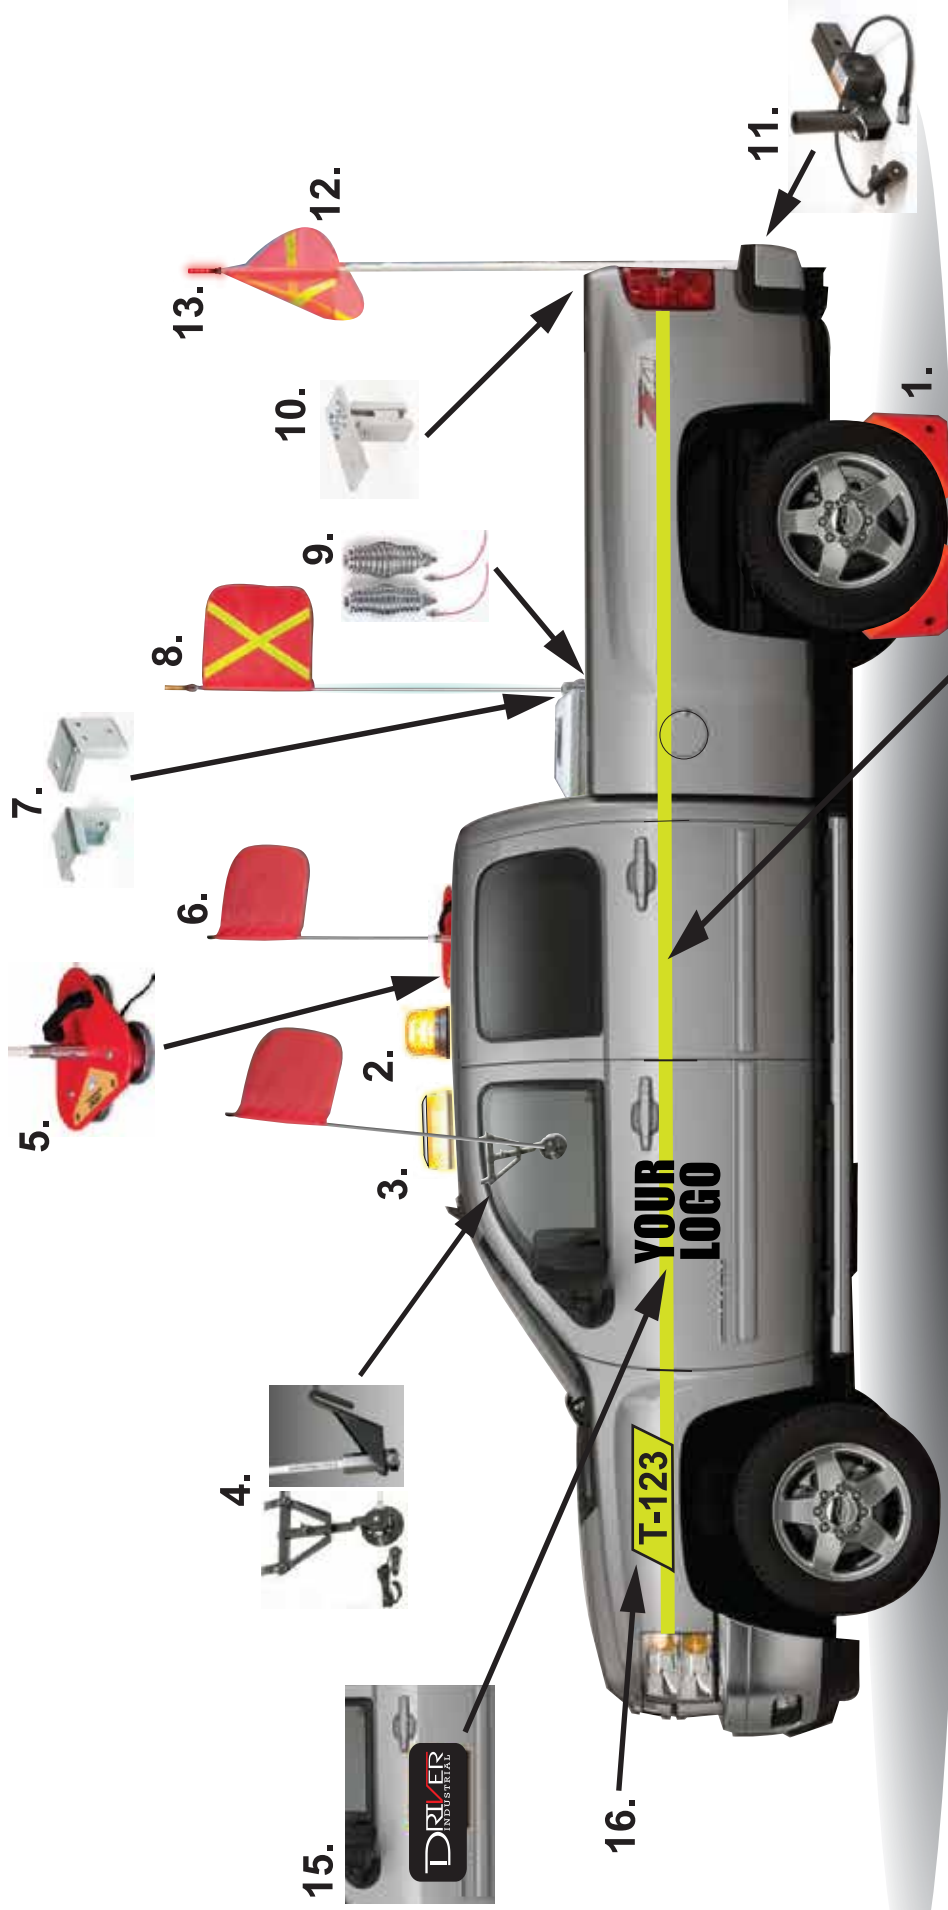

SITE ACCESS OPTIONS

ITEMS	Brand	PART #'s
1. Wheel Chocks	TORO®	WC-U0400-2R
2. Vehicle Beacons	Helios®	HE-B200SP-A
3. Vehicle Minibar	Helios®	HE-M650SP-A
4. Window Mounts (x2)	Safetywhips®	LWW Mount or 519.320-V
5. Magnetic Whip Mounts	Safetywhips®	519.33LHR
6. Light Duty Whip	Safetywhips®	ATV250
7. Angle Bracket Mount	ABM	ABM
8. Super Duty Whip w/Reflective X Flag	Safetywhips®	SD05-x-30B-2CA
9. Spring Mounts	Safetywhips®	519.30b
10. Pocket Mounts	Safetywhips®	SPM
11. Hitch Mount - Telescoping Whip	Safetywhips®	HMTDA
12. Telescoping Whips, Powered	Safetywhips®	TW13D-X
13. LED Whip Light - Red	Safetywhips®	AL8FR
14. Emergency Products	Safetywhips®	Safety Triangles/Traffic Safety Vehicle Decals / Magnetics
15. Identification / Company Branding	Industrial Decals Co.	8" Vehicle ID Decals / Magnetics
16. Vehicle Unit Numbers	Industrial Decals Co.	